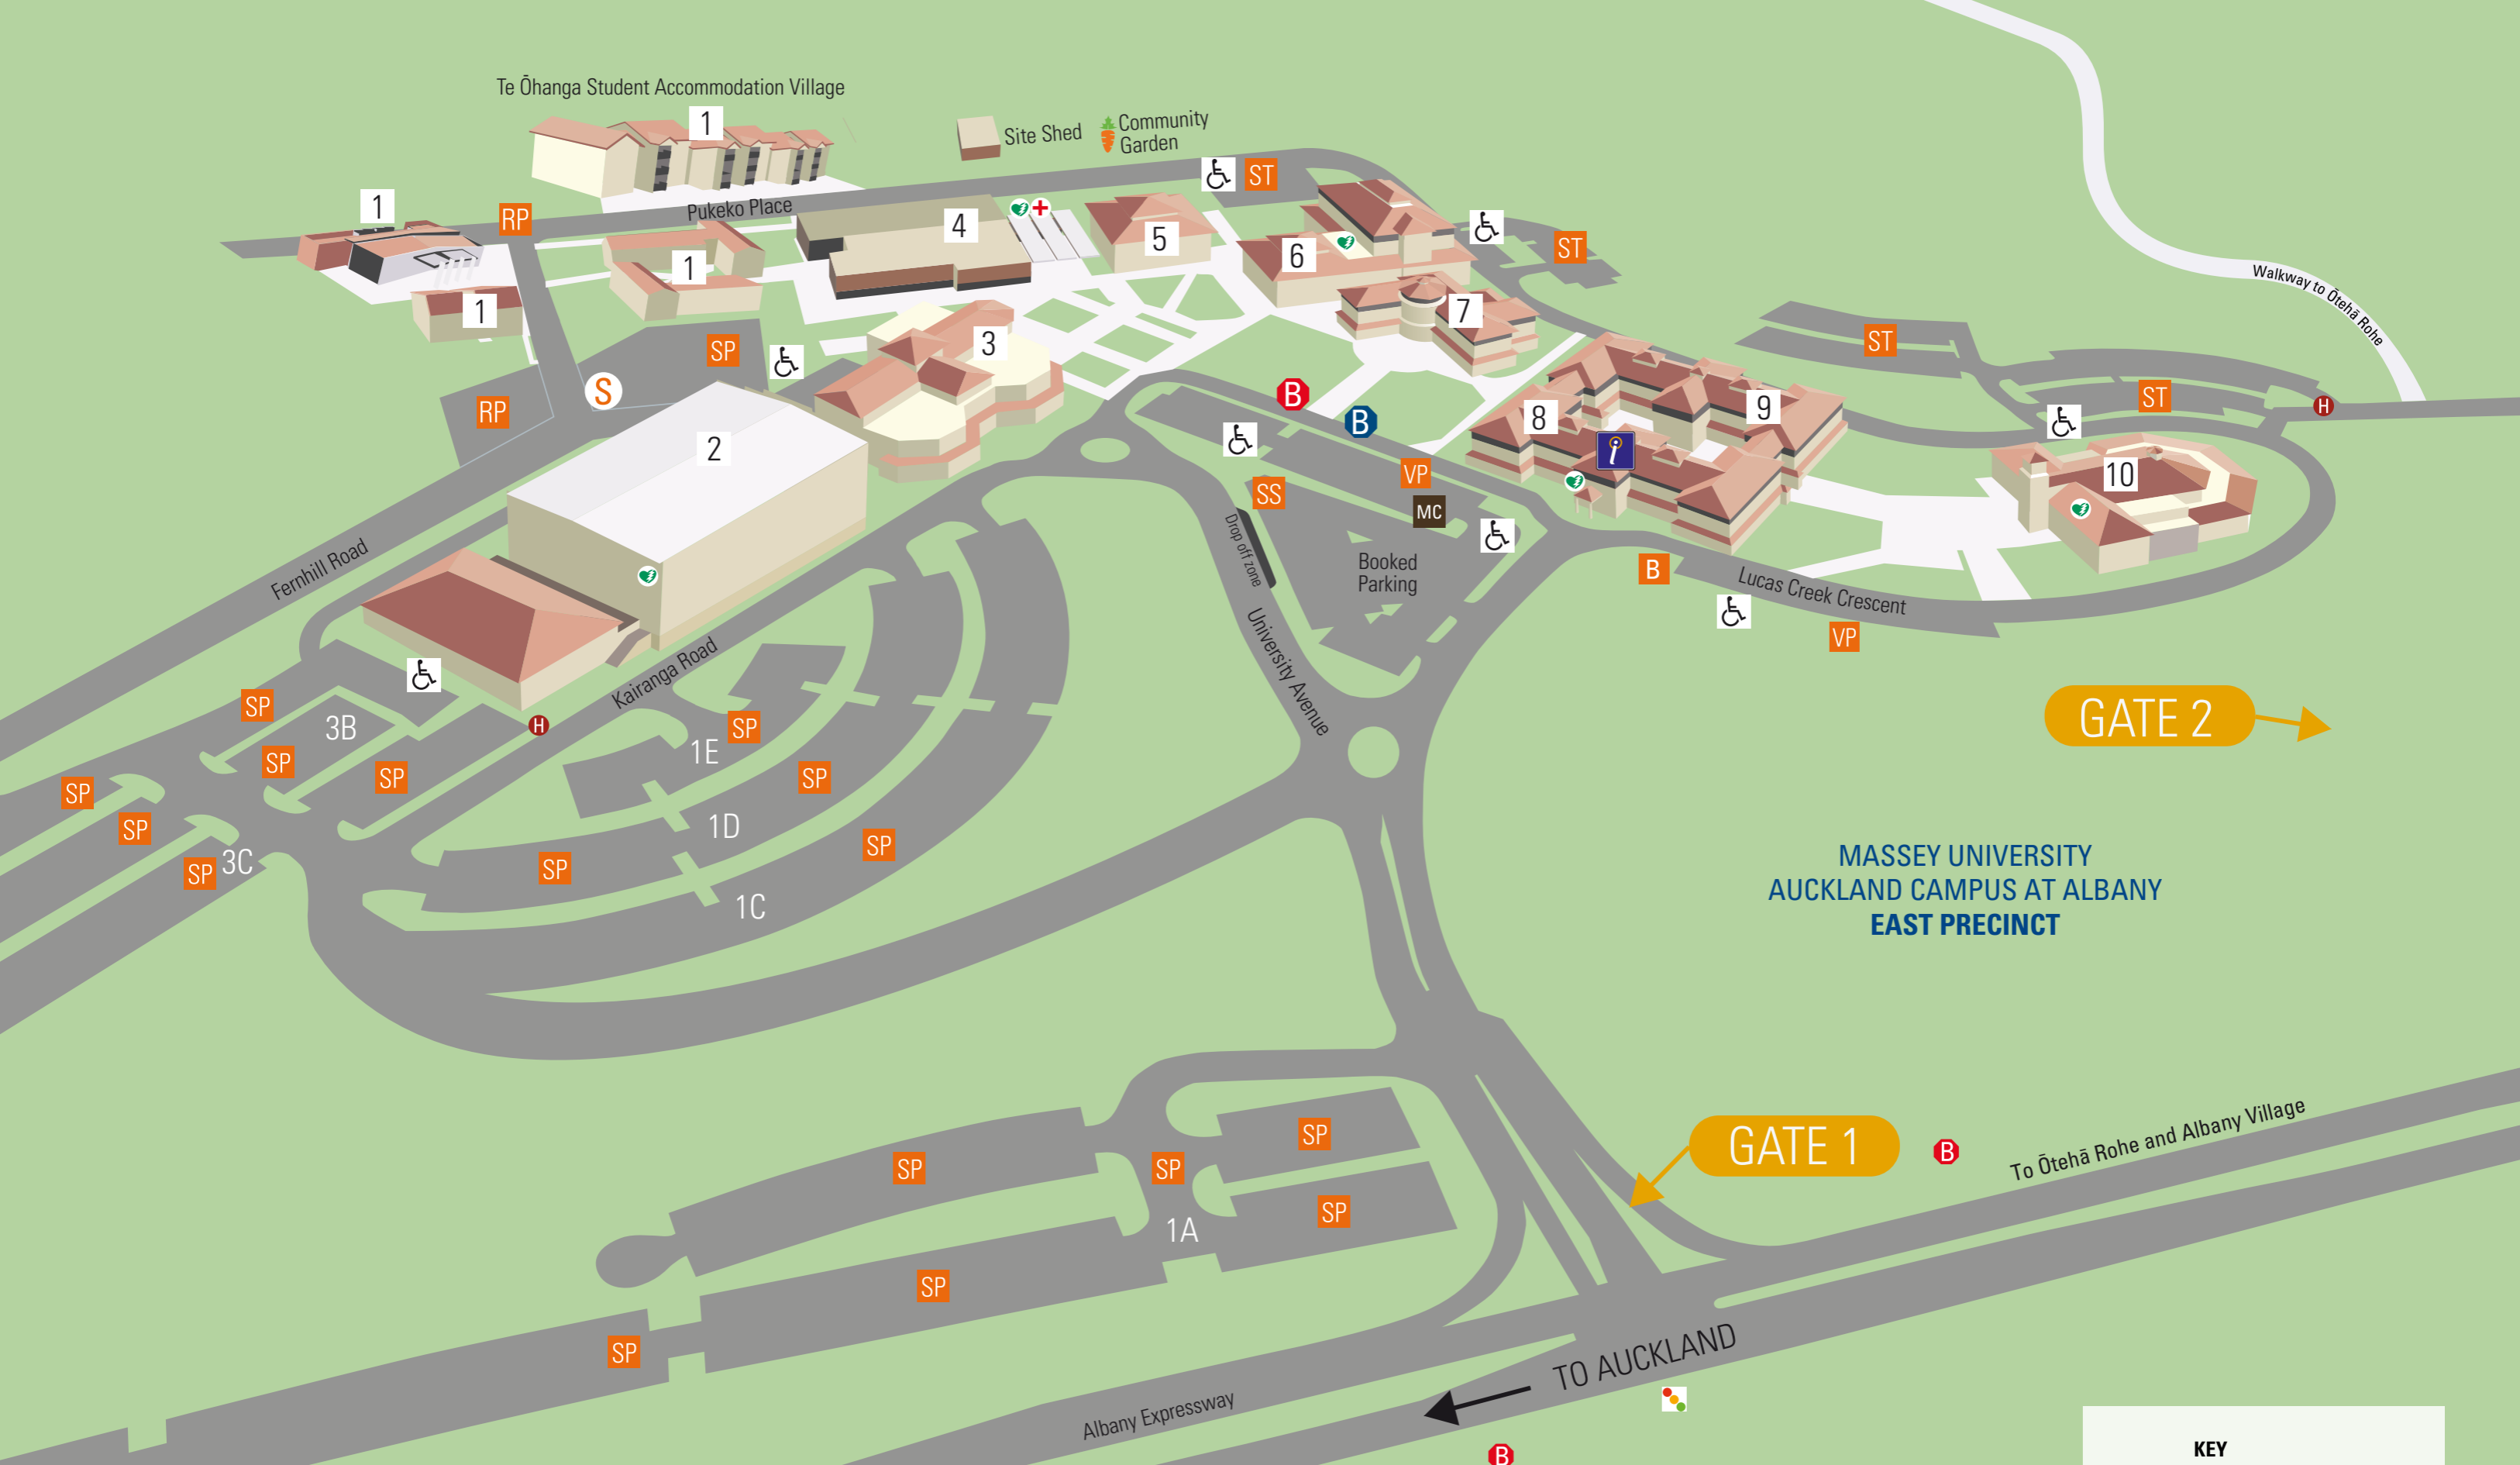

MASSEY UNIVERSITY
AUCKLAND CAMPUS AT ALBANY
EAST PRECINCT

ADMINISTRATION & SERVICES

Campus Information Services	Quadrangle Bld A L1
Campus Life / Exams	Quadrangle Bld A L2
Campus Registrar's Office	Quadrangle Bld A L2
Career and Employability Service	Quadrangle Bld A L1
Cashier	Quadrangle Bld A L1
Centre for Teaching, Learning and Distance Education	Library L3
Chaplaincy	Massey Business School L1
Disability Services	Library L3
Distribution Centre / Student Notes	Quadrangle Bld B LL1
Enrolments	Quadrangle Bld A L1
External Relations	Quadrangle Bld A L1
Facilities Management	See Ōteāhā Rohe
Health & Counselling Centre	Student Central L2
International Students Office	Quadrangle Bld A L1
Māori & Pasifika	Quadrangle Bld A L2
Prayer Space	Recreation Centre
Professional and Continuing Education	See Ōteāhā Rohe
Security / Lost Property	Atrium Bld LL1
Students Assoc / Lounge	Student Central L2
Student Accommodation	Te Rito, Te Ōhanga

COLLEGE OF HEALTH

TE KURA HAUORA TANGATA	
School of Social Work	Quadrangle Bld A L2
School of Nursing	Quadrangle Bld A L3

All other departments See Ōteāhā Rohe

COLLEGE OF HUMANITIES & SOCIAL SCIENCES

TE KURA PŪKENGĀ TANGATA	
School of Psychology	See Albany Village
Institute of Education	Atrium Bld L3
Speech and Language Therapy	See Ōteāhā Rohe
All other departments	Atrium Bld L2

COLLEGE OF SCIENCES

TE WĀHANGA PŪTAIAO	
Institute of Natural & Mathematical Sciences	Mathematical Sciences Bld
Physics & Biology Labs	Student Central
School of Engineering and Advanced Technology	See Ōteāhā Rohe/Albany Village
All other departments	See Ōteāhā Rohe

MASSEY BUSINESS SCHOOL

TE KURA WHAI PAKIHI	
School of Accountancy	Massey Business School L1
School of Communication, Journalism & Marketing	Quadrangle Bld B L3
School of Economics & Finance	Quadrangle Bld B L2
School of Management	Quadrangle Bld B L2 + L3
Institute of Executive Education & Enterprise	Atrium Bld L1
Wonder Room	Atrium Bld L1

BUILDINGS

Te Ōhanga Student Accommodation Village	1
Recreation Centre	2
Sir Neil Waters Lecture Theatres	3
Student Central	4
Mathematical Sciences Building	5
Library	6
Atrium Building	7
Quadrangle Building A	8
Quadrangle Building B	9
Massey Business School	10

4 STUDENT CENTRAL

Albany Students' Association (ASA)
ATM, Bookshop, Cafes
Health & Counselling
Pharmacy/Minimart
Student Social Lounge
Trading Room
Travel Agent
Watson Science Labs

KEY

- Bus stops
- Massey Shuttle Bus
- Mobility Parking
- Main roads
- Paths
- Staff Parking
- Student Parking
- Short Stay Parking (20min)
- Visitor Parking
- Residents Parking
- Motorcycles
- Barrier Arms
- Buildings
- Defibrillator
- Medical Centre
- Help Phones
- Information
- Designated smoking area